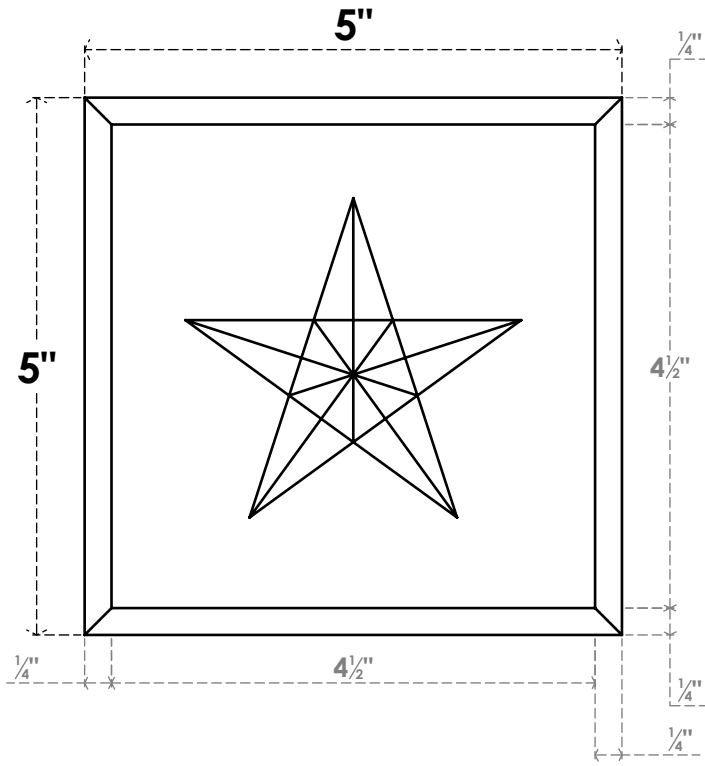

ROSP050X050X075SDG07

5"W X 5"H X 3/4"P STANDARD SEDGWICK STAR ROSETTE WITH BEVELED EDGE, ARCHITECTURAL GRADE PVC

FRONT

SIDE

EKENA MILLWORK
2300 WEST MAIN ST.
CLARKSVILLE, TX 75426
TOLL FREE: 866-607-0453
WWW.EKENAMILLWORK.COM