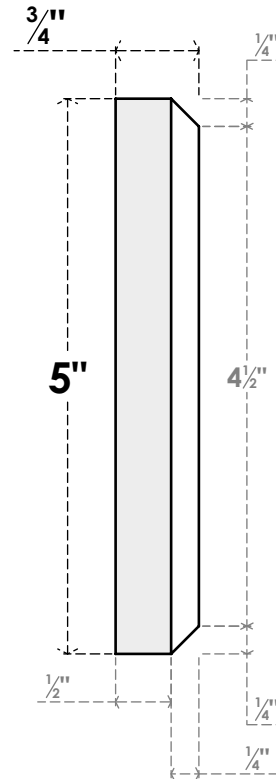

ROSP050X050X075SDG07

5"W X 5"H X 3/4"P STANDARD SEDGWICK STAR ROSETTE WITH BEVELED EDGE, ARCHITECTURAL GRADE PVC

FRONT

SIDE

EKENA MILLWORK
2300 WEST MAIN ST.
CLARKSVILLE, TX 75426
TOLL FREE: 866-607-0453
WWW.EKENAMILLWORK.COM

NOTES

1. INSTALLATION TO BE COMPLETED IN ACCORDANCE WITH MANUFACTURER'S SPECIFICATIONS.
2. DRAWING MAY NOT BE TO SCALE
3. THIS DRAWING IS INTENDED FOR DESIGN AND PLANNING PURPOSES ONLY.
4. ALL INFORMATION CONTAINED HEREIN WAS CURRENT AT THE TIME OF DEVELOPMENT BUT MUST BE REVIEWED AND APPROVED BY THE PRODUCT MANUFACTURER TO BE CONSIDERED ACCURATE.
5. ARCHITECTURAL GRADE PVC PRODUCTS ARE MADE FROM EXPANDED CELLULAR PVC AND COME NATURALLY WHITE BUT MAY BE PAINTED